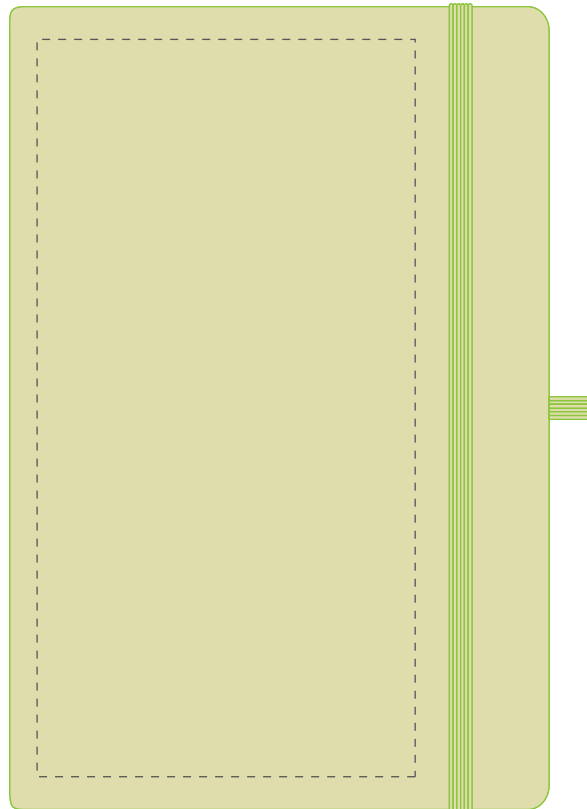

|           |            |                       |
|-----------|------------|-----------------------|
| Your Ref: | Quantity:  | Product Code: QS1021  |
| Our Ref:  | Version: 1 | Product Colour: GREEN |

**PRINTING CONCERNS:****PRODUCT INFO: DUE TO THE NATURE OF THE PRODUCT THE PRINT POSITION MAY VARY BY 2 - 3 MM**

Please note that this product has Sustainability Markings that are not visible from this perspective

We stock this item in the following colours

**PANTONE REFERENCE(S)**

 Full colour printing

ARTWORK SCALE 50%

Product Image for visualisation  
- colours may vary

**CENTRED TO PRINT AREA**  
**CENTRED TO NOTEBOOK**

The dashed line is to demonstrate print area and will not appear on your printed item

**PLEASE NOTE:**

- All colours including print and product are for visual purposes only and should not be regarded as the actual colour of the product and print.
- Some products may vary from batch to batch and may differ from previous orders.
- The colour and texture of a product can also have an effect on the final print colour.
- By approving this order we accept that you understand these terms.